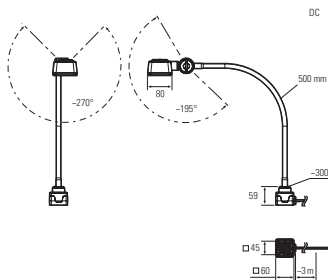

Lampenlebensdauer in Betriebsstunden (L80/B10)

LED Arbeitsplatzleuchte
LED workplace luminaire

CENALED SPOT DC, Flexarm

Item number: 121012-01
EAN: 4260556623719

Order number:	121012-01
Model:	CENALED SPOT
Type:	LED workplace luminaire with gooseneck
Illuminant:	High Power LED
Power consumption:	~8,5 W
Lamp luminous flux:	1120 lm
Lamp luminous efficiency:	134 lm/W
Light distribution:	direct
Light colour:	neutral white (5000K)
Connected load:	24V DC \pm 10%
Power supply:	-
Connection (connector):	connection cable 3m, flexible, two open cable ends
Degree of protection:	IP67
Class of protection:	III
Beam angle (optics):	30°
Operating temperature:	-10... +50 °C
Colour rendering (Ra):	> 80
Lamps lifetime:	> 60,000 h
Housing material:	aluminium (powder finished)
Length Flexarm [A]:	500 mm
Base height (B):	59 mm
Mounting:	screw-on base
Weight (net):	800 g
Gross weight:	1400 g
Risk group (DIN EN 62471):	free group
Mounting accessories:	magnet holder plate optional
Dimmable:	yes, via push button at the luminaire head, ON/OFF and dimming
Marking:	CE, UKCA, ETL Listed
Made in:	Germany
Feature:	universal workplace luminaire with high protection degree