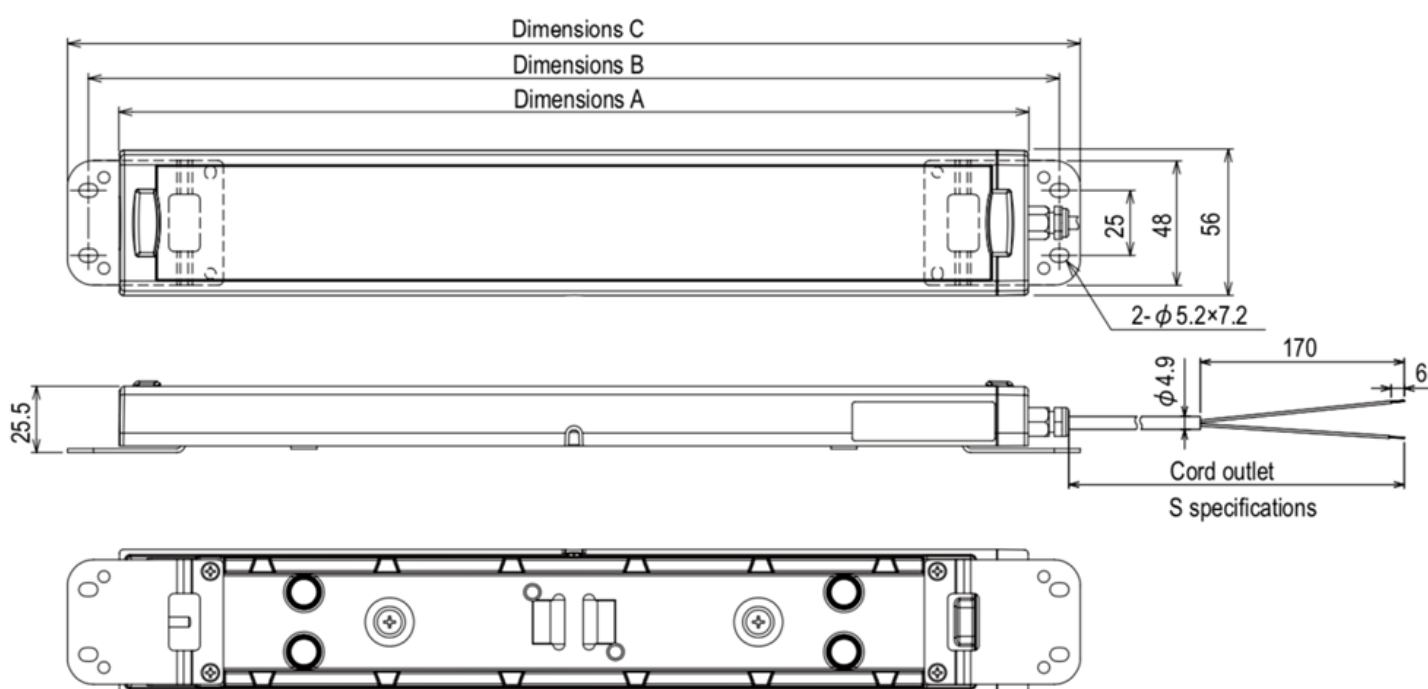

Different lengths are available with the option of interconnection, so that the CLK can be adapted to different circumstances.

The CLK LED light bar is explosion proof and certified in accordance with European Directive 2014/34/EU (ATEX 114) and is CE marked.

Explosion proof LED Lightbar CLK-Ex

Compact and robust

Technical specification

Explosion safety:	II 3 G Ex ec IIC T4 Gc, II 3 D Ex tc IIIC T135°C Dc
European Directives:	2014/34/EU (ATEX 114) and 2014/30/EU (EMC)
Applied standards:	EN 61000-6-4:2007, EN 61000-6-2:2005, EN 60079-0:2018, EN 60079-7:2015 / A1:2018, EN 60079-31:2014
Enclosure:	Aluminium and glass
Voltage:	24 VDC

Size of light-emitting component	Dimensions A	Dimensions B	Dimensions C
200mm	250	274	290
300mm	350	374	390
600mm	650	674	690

Explosion proof LED Lightbar CLK-Ex

Compact and robust

Order code

Type number	Other information
CLK2C-24AG-CD-EX	276 mm, 8.4 Watt, 820 lux at one metre distance, M12 connector
CLK2S-24AAG-CD-EX	276 mm, 8.4 Watt, 820 lux at one metre distance, cable with side connection
CLK3C-24AG-CD-EX	376 mm, 12.5 Watt, 1,200 lux at one metre distance, M12 connector
CLK3CL-24AG-CD-EX	376 mm, 12.5 Watt, 1,200 lux at one metre distance, M12 Daisy link connection
CLK3S-24AAG-CD-EX	376 mm, 12.5 Watt, 1,200 lux at one metre distance, cable with side connection
CLK6C-24AG-CD-EX	676 mm, 25 Watt, 2,100 lux at one metre distance, M12 connector
CLK6CL-24AG-CD-EX	676 mm, 25 Watt, 2,100 lux at one metre distance, M12 Daisy link connection
CLK6S-24AAG-CD-EX	676 mm, 25 Watt, 2,100 lux at one metre distance, cable with side connection