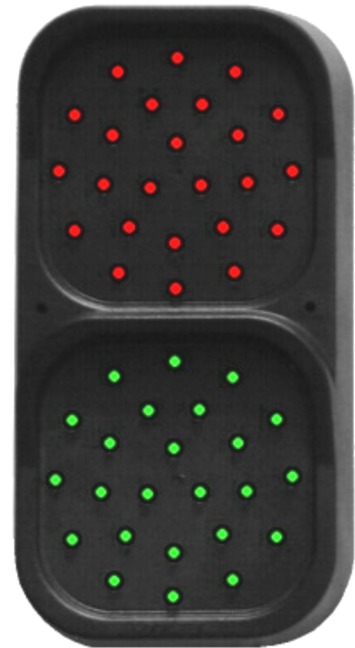

Order Code: **TRG100B-U24VDC-4MF**

Traffic light with two 100mm diameter LED arrays in red and green, operated from 24Vdc supply with fully encapsulated LEDs for a water proof seal.

- Proven high reliability ultra-bright LEDs.
- Energy saving – Less than 7% of a 60W lamp bulb.
- All front screw fixing - No awkward bolts brackets or rivets.
- Shallow profile - Less damage risk compared to bulkier units.
- Fully potted waterproof assembly that can endure short term immersion.
- 4M cable round cable for fast installation on site.
- 24Vdc ($\pm 2.5V$) as standard, 12Vdc available to order.

Technical Data

Nominal Power Consumption	Red 2.4W, Green 2.0W
Number of LEDs	24
Nominal Voltage	Use Regulated 24Vdc $\pm 2.5V$ dc Power Supply
Operating Temperature	-10°C to +60°C
Degree of Protection	IP67
Wire Length	4 Core Round Cable, 4m
Dimensions	Height 268mm, Width 140mm, Depth 50mm
Country of Origin	UK

Order Code: **TRG150B-U24VDC-4MF**

Traffic light with two 150mm diameter LED arrays in red and green, operated from 24Vdc supply with fully encapsulated LEDs for a water proof seal.

- Proven high reliability ultra-bright LEDs.
- Energy saving – Less than 7% of a 60W lamp bulb.
- All front screw fixing - No awkward bolts brackets or rivets.
- Shallow profile - Less damage risk compared to bulkier units.
- Fully potted waterproof assembly that can endure short term immersion.
- 4M cable round cable for fast installation on site.
- 24Vdc ($\pm 2.5V$) as standard, 12Vdc available to order.

Technical Data

Nominal Power Consumption	Red 4.5W, Green 3.9W
Number of LEDs	40
Nominal Voltage	Use Regulated 24Vdc $\pm 2.5V$ dc Power Supply
Operating Temperature	-10°C to +60°C
Degree of Protection	IP67
Wire Length	4 Core Round Cable, 4m
Dimensions	Height 368mm, Width 190mm, Depth 50mm
Country of Origin	UK